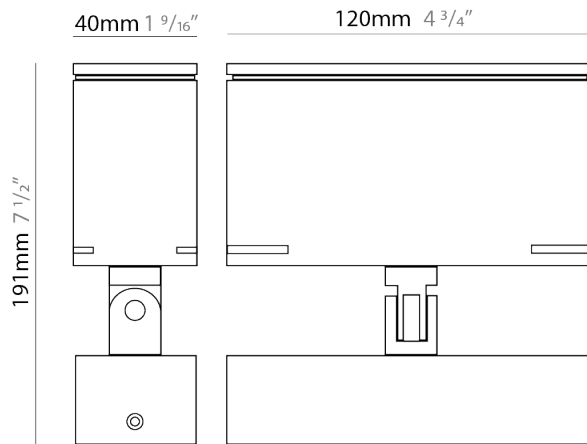

TARGET SURFACE

E9F232- _____ - _____
base number   Finish   Lens
                         Options   Options

1. To build a product code in our configurator select the specify button on the base model # product page
2. To build a manual product code on this datasheet choose from the options listed below in blue font and add the suffix to the base model #

GENERAL

Series: Target
Brand: Platek
Division: Exterior
Mounting Type: Surface
Mounting Location: Above Ground
Subcategory: Flood

PHYSICAL

Shape: Rectangle
Length (mm): 120
Length (in): 4 ¾
Width (mm): 40
Width (in): 1 ⅞
Height (mm): 191
Height (in): 7 ½
Light Distribution: Adjustable / Direct
Screws: A4 stainless steel
Diffuser: Clear tempered glass
Fixture Finish: [BLK / WHI / GRY / COR / ANT / BRZ](#)
Fixture Material: Aluminum Die Cast
Cable Details: 2000mm Cable

ELECTRICAL

Lamp Type: LED
Total Output Wattage (W): 8
Dimming: DMX
Driver Included: No
Driver Location: Remote
Driver Type: Constant Current - Universal
Driver Class: Class 2
Input Voltage (V): 120 - 277
Constant Current (MA): 700

LED

Number of LEDs: 4
Color Temperature (°K): RGBW
CRI: >80 CRI
Lamp Life (hrs): 60000
Special LEDs offerings: RGBW

OPTICAL

Optic°: [9 / 24 / 48 / ELL](#)
Adjustability: Tilt 90°

RATINGS AND CERTIFICATIONS

Certified By: Certified for North American Standards
IP rating: IP66
IK Rating: IK08
Bug Rating: B3 U0 G0